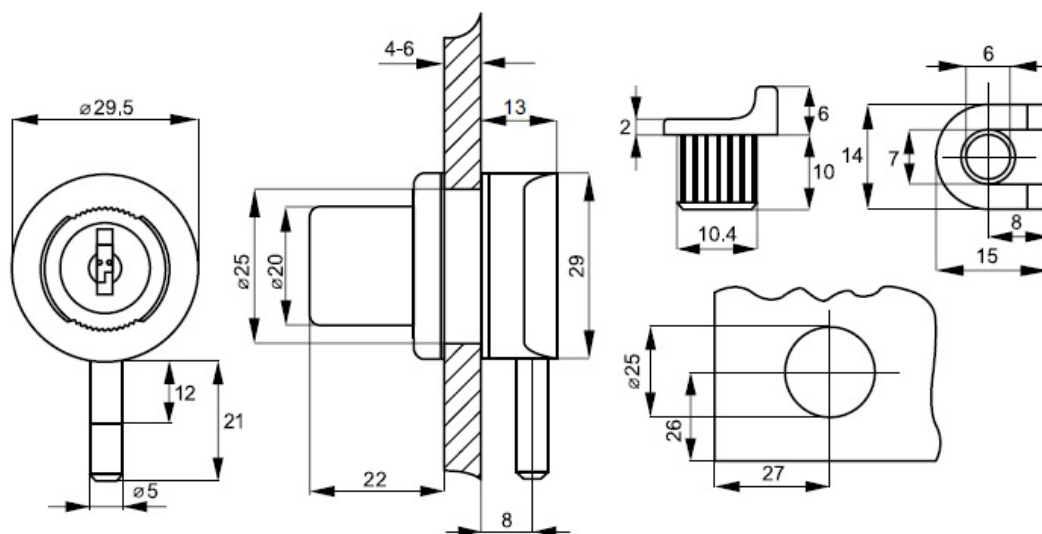

PRODUCT SHEET

Description:

Glass Door Lock MIC910S, CPL, \varnothing 25mm, Snake CK SISO, #01

Item number:

14.09.109-0

Units	Box	Carton	HS Code	Barcode
Pcs.	20	200	8301300000	
				5704866045971

SISO A/S

Mileparken 11
DK-2740 Skovlunde
Denmark
VAT: DK 24786013